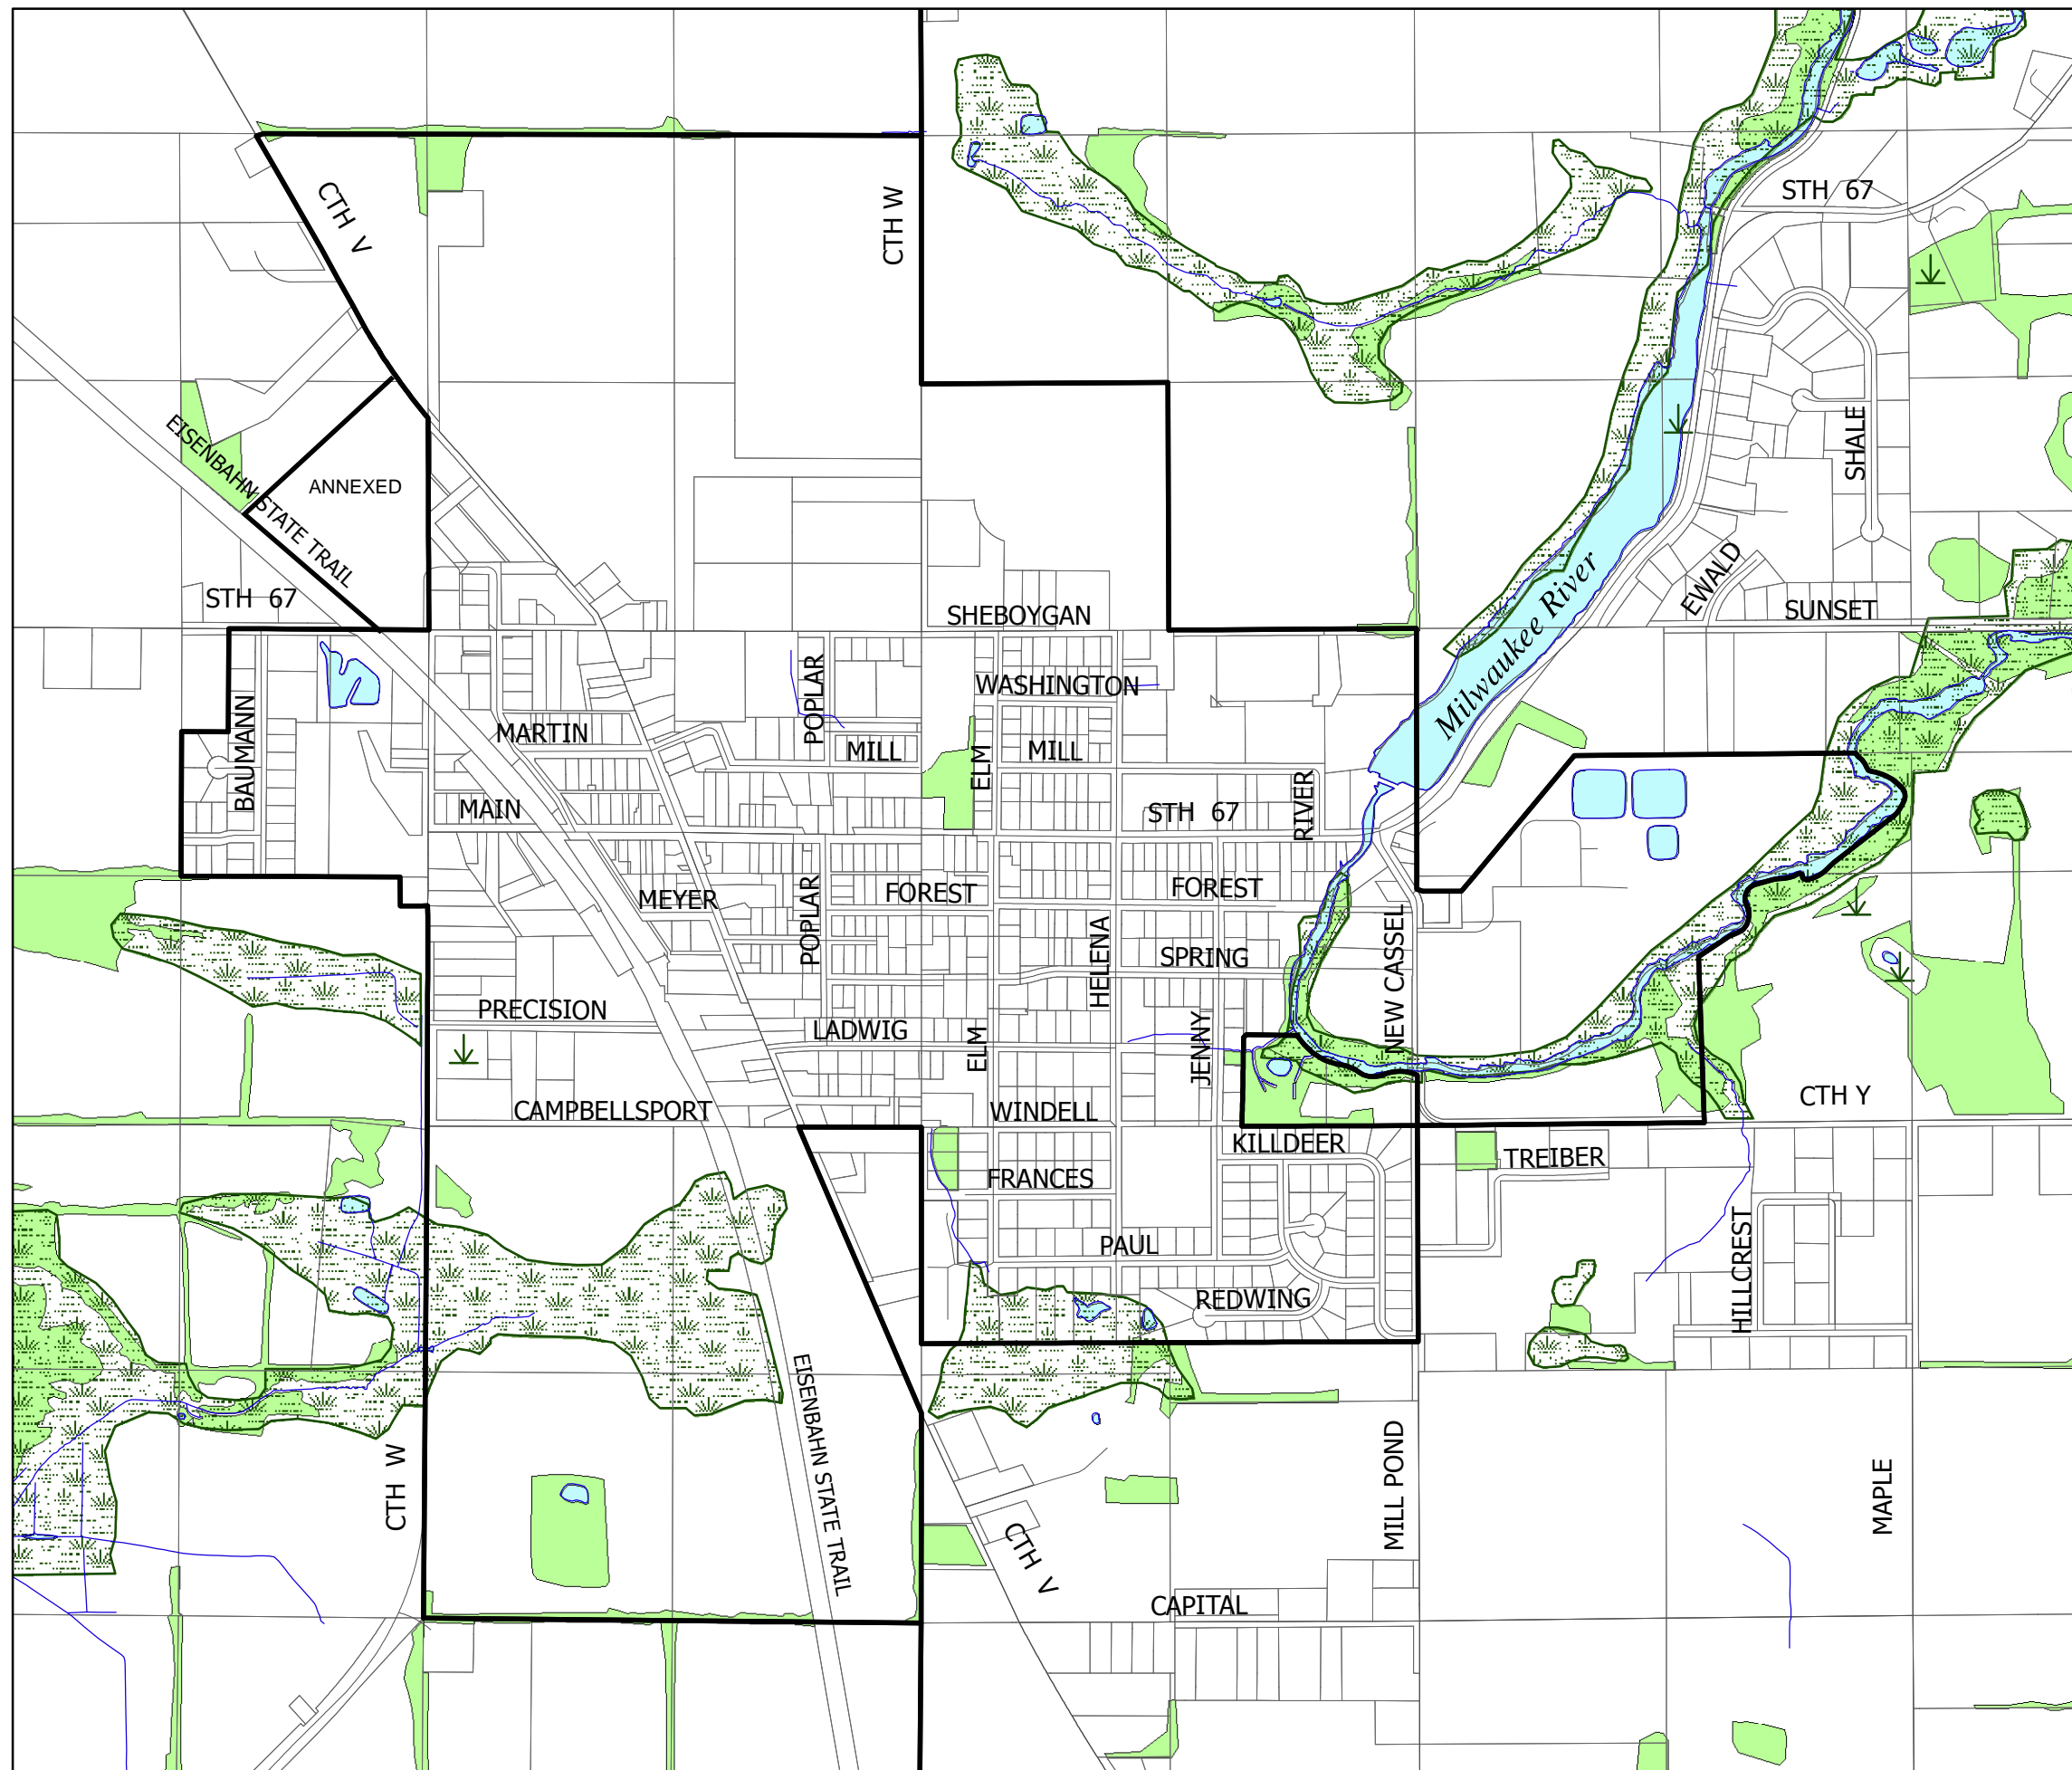

Village of Campbellsport Water and Woodland Resources

Legend

-  Wetland smaller than 2 acres
-  DNR wetland area
-  Woodlands
-  Openwater
-  Waterways
-  Corporate Limits

The base map information was obtained from Fond du Lac County Geographic Information System, woodlands from East Central Wisconsin Regional Planning Commission and wetland areas from the Wisconsin Department of Natural Resources Wetland Inventory Maps. This information is intended to be used as a reference and none of the agencies shall be held liable for the accuracy of this map or its use or misuse.

Martenson & Eisele, Inc.

Planning - Surveying - Engineering - Architecture

1377 Midway Road, Menasha, WI 54952

Phone (920) 731-0381 Fax (920) 733-8578

www.martenson-eisele.com

info@martenson-eisele.com