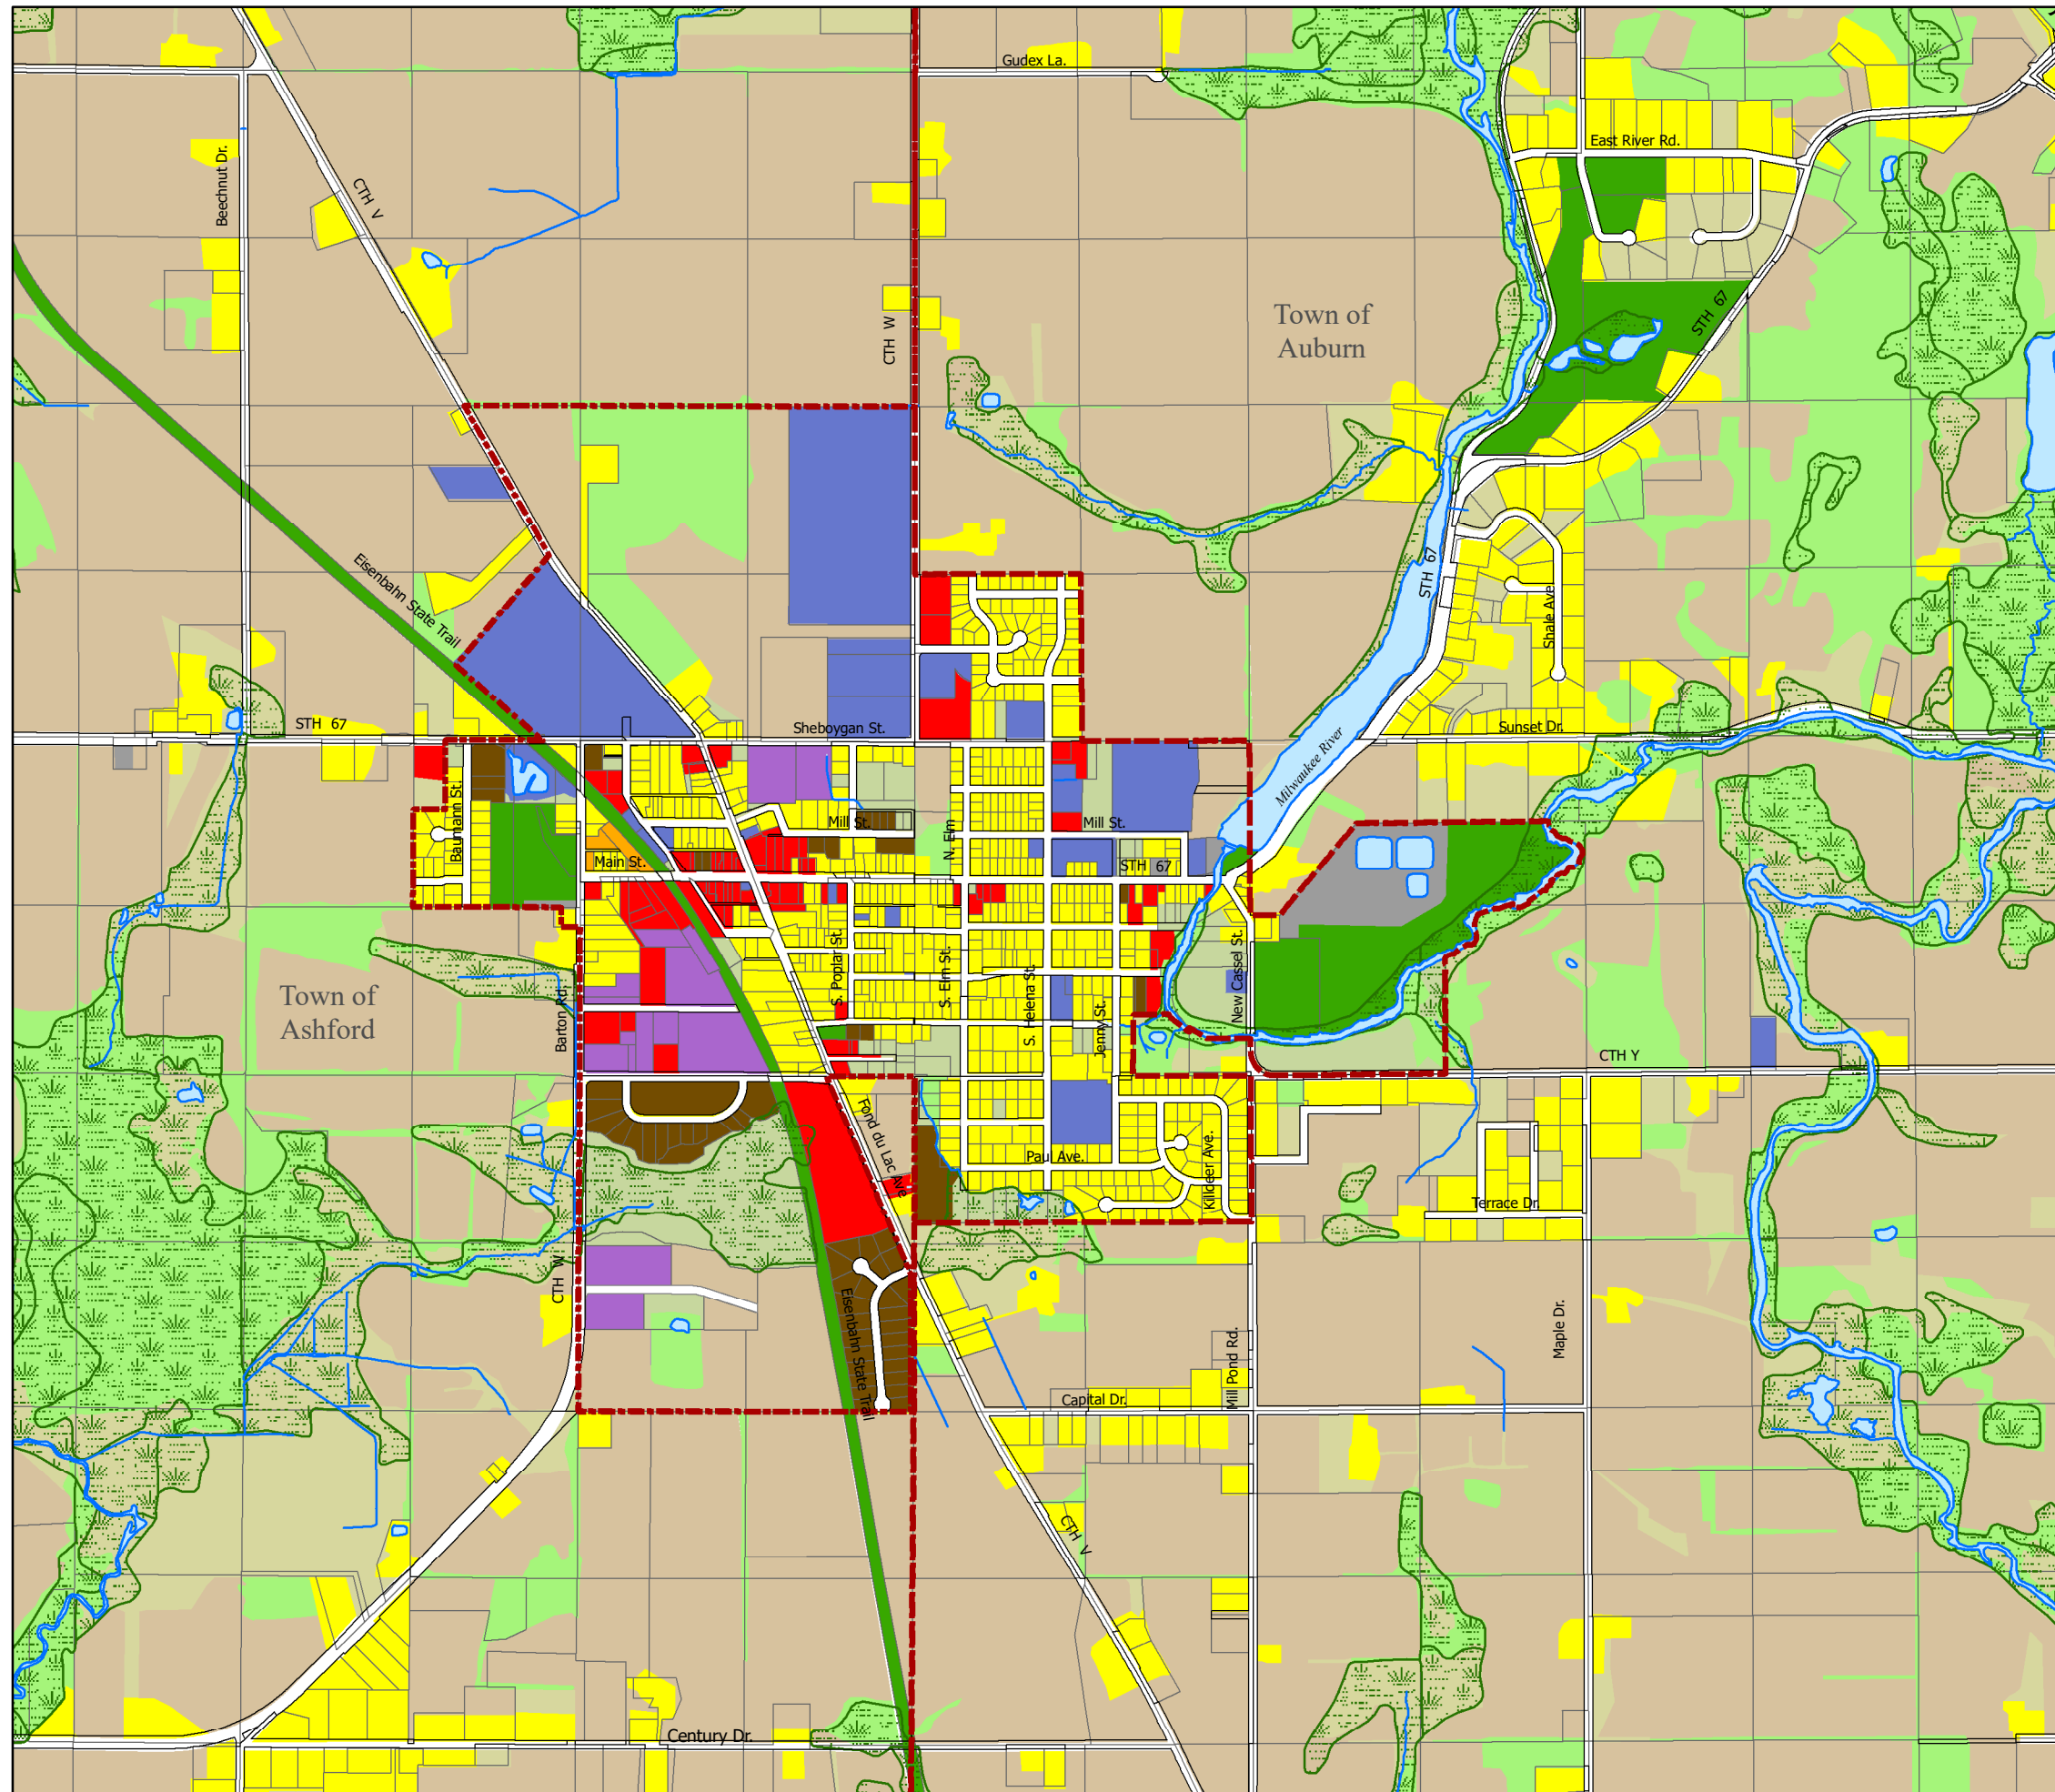

Village of Campbellsport Existing Land Use Map

Land Use Categories

- Residential - Single Family
- Residential - Multi-Family
- Mobile Homes
- Commercial
- Industrial
- Public/Institutional
- Parks and Recreation
- Utilities/Communications
- Agricultural
- Other Open Land
- Open Water
- Woodlands

Map Features

- Parcel Lines
- Municipal Boundary
- Waterways
- Wetlands

Approximate Scale

The base map information was obtained from Fond Du Lac County Geographic Information System and is intended to be used as a reference. Fond Du Lac County assumes no liability for the accuracy of this map or its use or misuse.